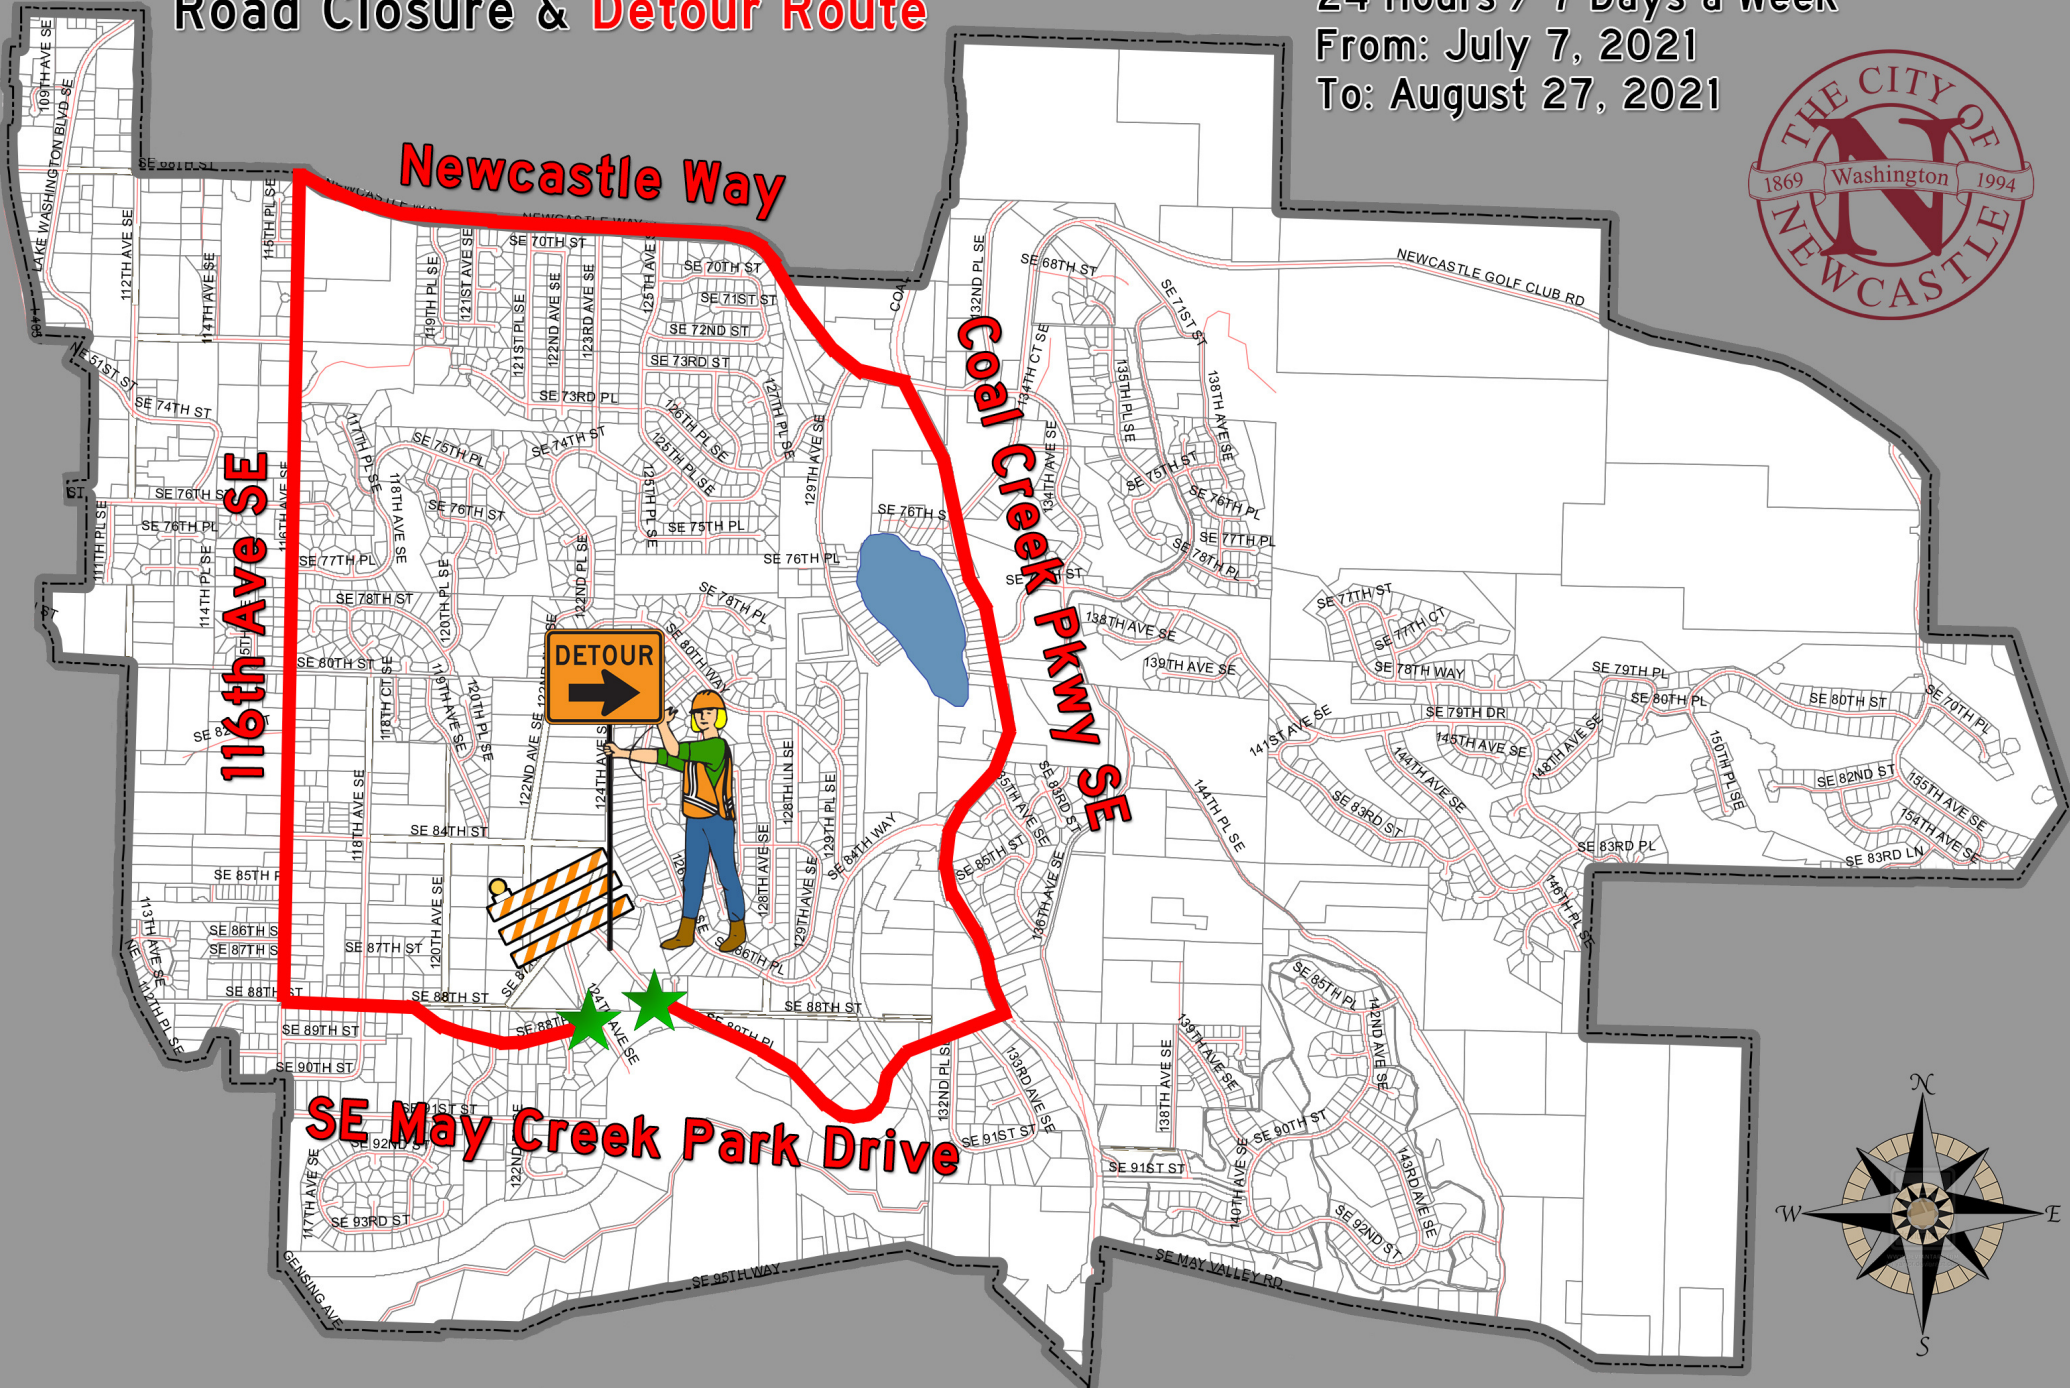

# SE May Creek Park Dr. Road Closure & **Detour Route**

24 Hours / 7 Days a Week  
From: July 7, 2021  
To: August 27, 2021

**Newcastle Way**

**116th Ave SE**

**Coal Creek Pkwy SE**

**SE May Creek Park Drive**

★ **Turnaround Locations**

1 inch = 1,200 feet